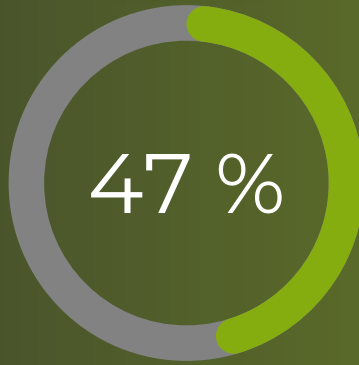

THE DEDI APP ON DISCORD

CPU

RAM

PLAYERS

Functions of the DediBot:

The DediBot offers a variety of useful functions, that facilitate the management and monitoring of the server:

- **Display server statistics:** The bot can retrieve current server statistics to give a quick overview of players or similar.
- **Show vehicle locations:** The DediBot displays the current locations of all vehicles to enable better coordination.
- **Retrieve player list:** It is possible to display a list of currently connected players.
- **Show active mods:** The bot lists all currently active mods.
- **Log server status:** The DediBot logs server start and stop times to keep track of uptime.
- **Log player activity:** It records when players enter and leave the server to make activities traceable.

Commands of the DediBot:

You can easily control and manage the DediBot with the following commands:

- `/botinfo` - Shows information about the DediBot and its functions.
- `/change-setup` - Allows existing setups to be changed according to individual requirements.
- `/choose-language` - Allows you to change the language of the DediBot.
- `/delete-setup` - Deletes an existing setup.
- `/logging` - Configures the logging functions of the DediBot.
- `/map` - Displays an overview map of the server, including vehicle locations.
- `/mods` - Lists the currently active mods on the server.
- `/player` - Displays a list of currently connected players.
- `/setup` - Allows the creation of new setups according to the requirements of the server.