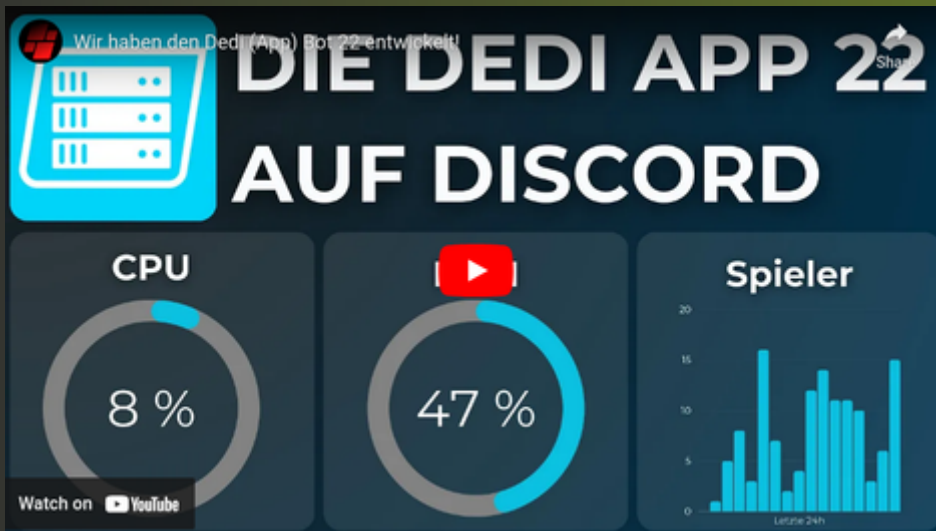

Add DediBot:

You can add the bot to your Discord server here

[Click here](#)

Support Discord:

You can join the Support Discord server here

[Click here](#)

Support:

If you need help setting up your bot, please open a ticket on our Discord server. a ticket on our Discord server, we will help you there.

Support Video:

In this video, we explain in detail how to set up the bot and where you can find the data you need. We also show you everything the bot could do at the time. (it has since been further developed and offers even more features)

Social Media:

Here you can find all our social media channels, as well as our website, we would be very happy about a subscription or follow.

Have fun with our bot

YouTube: [Click here](#)

Website: [Click here](#)

TikTok: [Click here](#)

Instagram: [Click here](#)

Discord: [Click here](#)