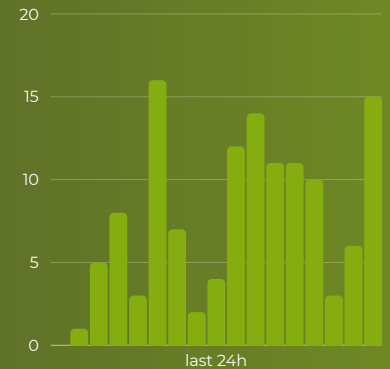

## Functions of the DediBot:

The DediBot offers a variety of useful functions, that facilitate the management and monitoring of the server:

- **Display server statistics:** The bot can retrieve current server statistics to give a quick overview of players or similar.
- **Show vehicle locations:** The DediBot displays the current locations of all vehicles to enable better coordination.
- **Retrieve player list:** It is possible to display a list of currently connected players.
- **Show active mods:** The bot lists all currently active mods.
- **Log server status:** The DediBot logs server start and stop times to keep track of uptime.
- **Log player activity:** It records when players enter and leave the server to make activities traceable.